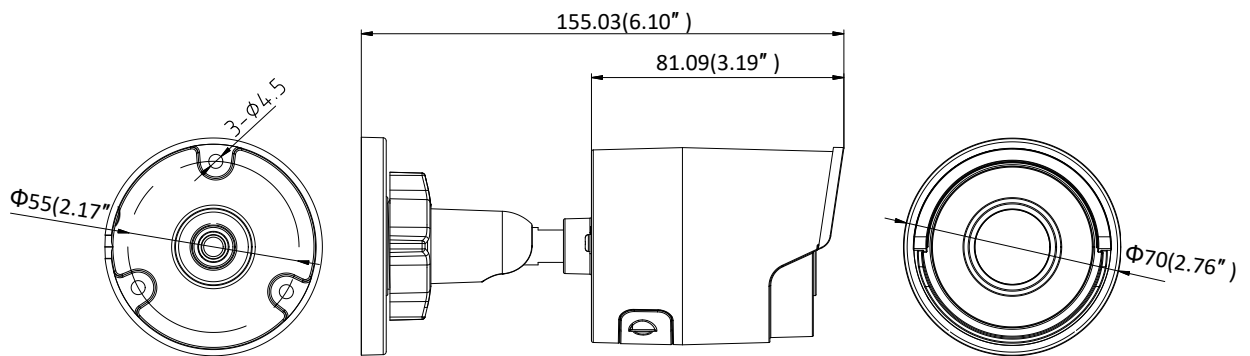

TBK-BUL8642

SPECIFICATIONS

GENERAL	
Operating Conditions	-30 °C to +60 °C (-22 °F to +140 °F), Humidity 95% or less (non-condensing)
Power Supply	12 VDC ± 25%, Φ 5.5 mm coaxial power plug PoE (802.3af, class 3)
Power Consumption and Current	12 VDC, 0.5 A, max. 6 W PoE (802.3af, 36 V to 57 V), 0.2 A to 0.1 A, max. 7.5 W
Protection Level	IP67
Material	Metal
Dimensions	Camera: Φ 70 × 155.03 mm (Φ 2.8" × 6.1") Package: 216 × 121 × 118 mm (8.5" × 4.8" × 4.7")
Weight	Camera: Approx. 420 g (0.9 lb.) With Package: Approx. 700 g (1.5 lb.)

DIMENSIONS

Unit: mm

ACCESSORIES