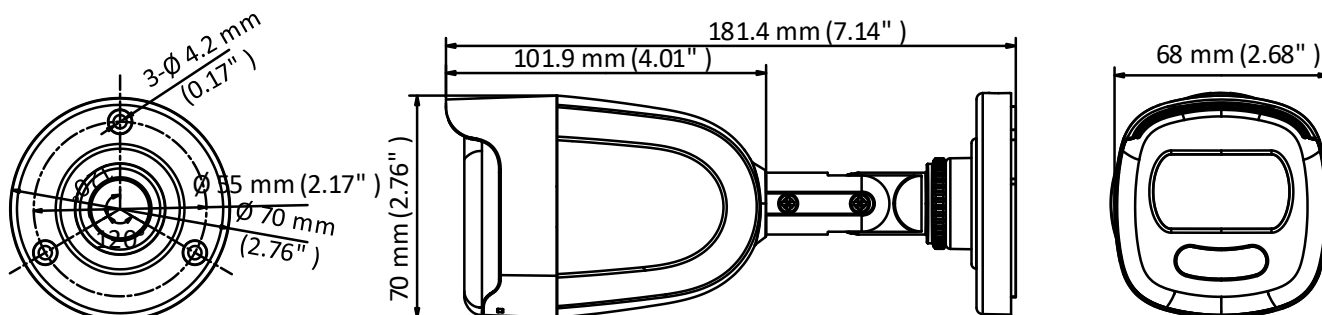

TBK-BUL4935

DIMENSIONS

ACCESSORIES

TBK-364C
Junction box